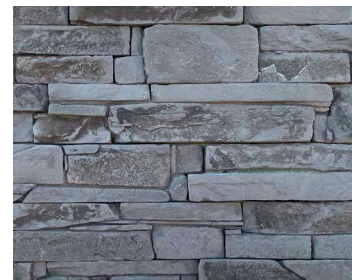

Travertine

Sandstone

Granite

Natural Grey

Earth

Slate

Due to the natural resources that are used in production this product it is subject to batch colour variations. Samples you receive may also be slightly different to what is received. This product has a V2 variance rating. Always ensure when ordering you calculate the area correctly adding extra for cutting and allowing for any extensions to the project that may occur.