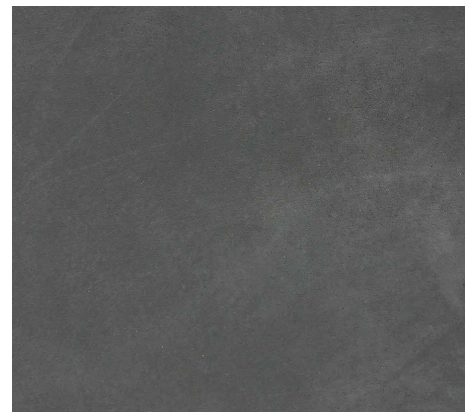

COLOUR RANGE*

Linen

Sandstone

Charcoal

*Colours are an indication only. Always sight physical product colour samples before purchase.

www.australianpaving.com.au

1800 191 131

australianpavingcentre