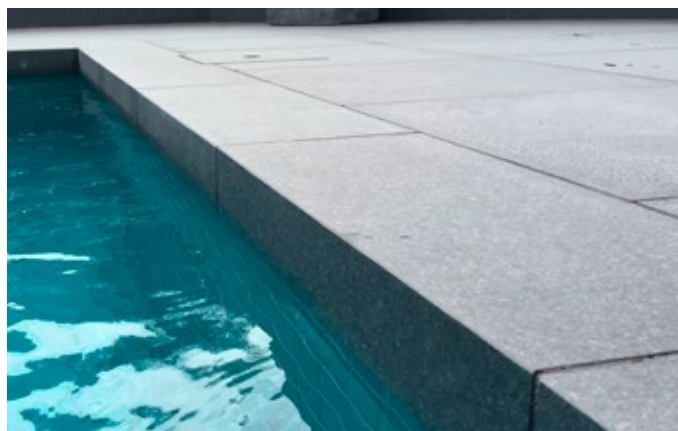

PORCELAIN PAVERS & TILES

Features

- Smooth granite and Travertine textures
- Salt resistant
- Mild acid resistant
- Scratch resistant

Suitable for

- Indoors and Outdoors
- Alfresco, Patio, Pathways and BBQ areas
- Pool safe
- Balconies
- Driveways*

*Laid on a cement base

Size

Paver 600 x 300 x 20mm

Paver 600 x 600 x 20mm

Coping 600 x 300 x 20 / 80

Colour range*