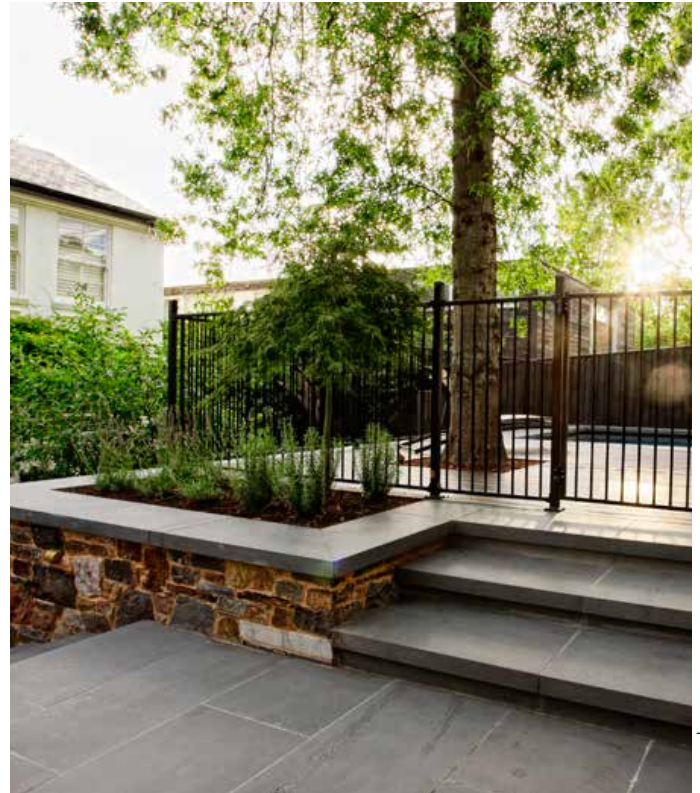

BLUESTONE

Bluestone | Sawn

1800 191 131
australianpaving.com

BLUESTONE

Features

- Timeless and natural
- Slip resistant
- Durable and hardwearing
- Natural colours and textures
- Stain resistant

Suitable for

- Indoor or outdoor
- Pool Safe
- Courtyards, entertaining areas and patios
- Garden paths, stepping stones and walkways

Colour range*

Sawn

Midnight

*Colours are an indication only and may differ

Sizes

400 x 400 x 30mm

500 x 500 x 30mm

600 x 300 x 30mm

Profiles

Various bullnose, rebated square edge and square edge sizes available and made to order.

Bluestone | Sawn

Bluestone | Sawn