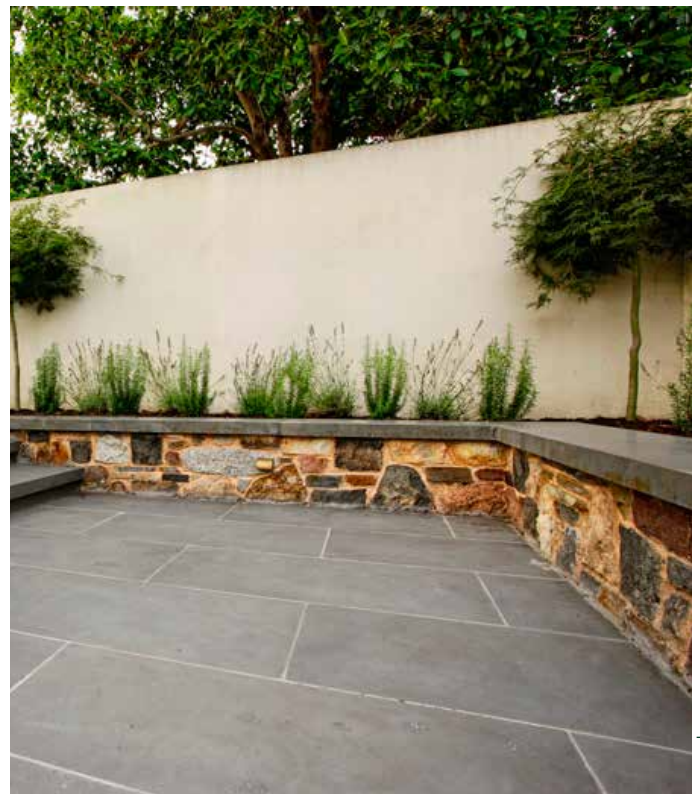

BLUESTONE

Bluestone | Sawn

1800 191 131
australianpaving.com

BLUESTONE

Features

- Timeless and natural
- Slip resistant
- Durable and hardwearing
- Natural colours and textures
- Stain resistant

Suitable for

- Indoor or outdoor
- Pool Safe
- Courtyards, entertaining areas and patios
- Garden paths, stepping stones and walkways

Colour range*

Sawn

Midnight

*Colours are an indication only and may differ

Sizes

400 x 400 x 30mm

500 x 500 x 30mm

600 x 300 x 30mm

Profiles

Various bullnose, rebated square edge and square edge sizes available and made to order.

Bluestone | Sawn

Bluestone | Sawn