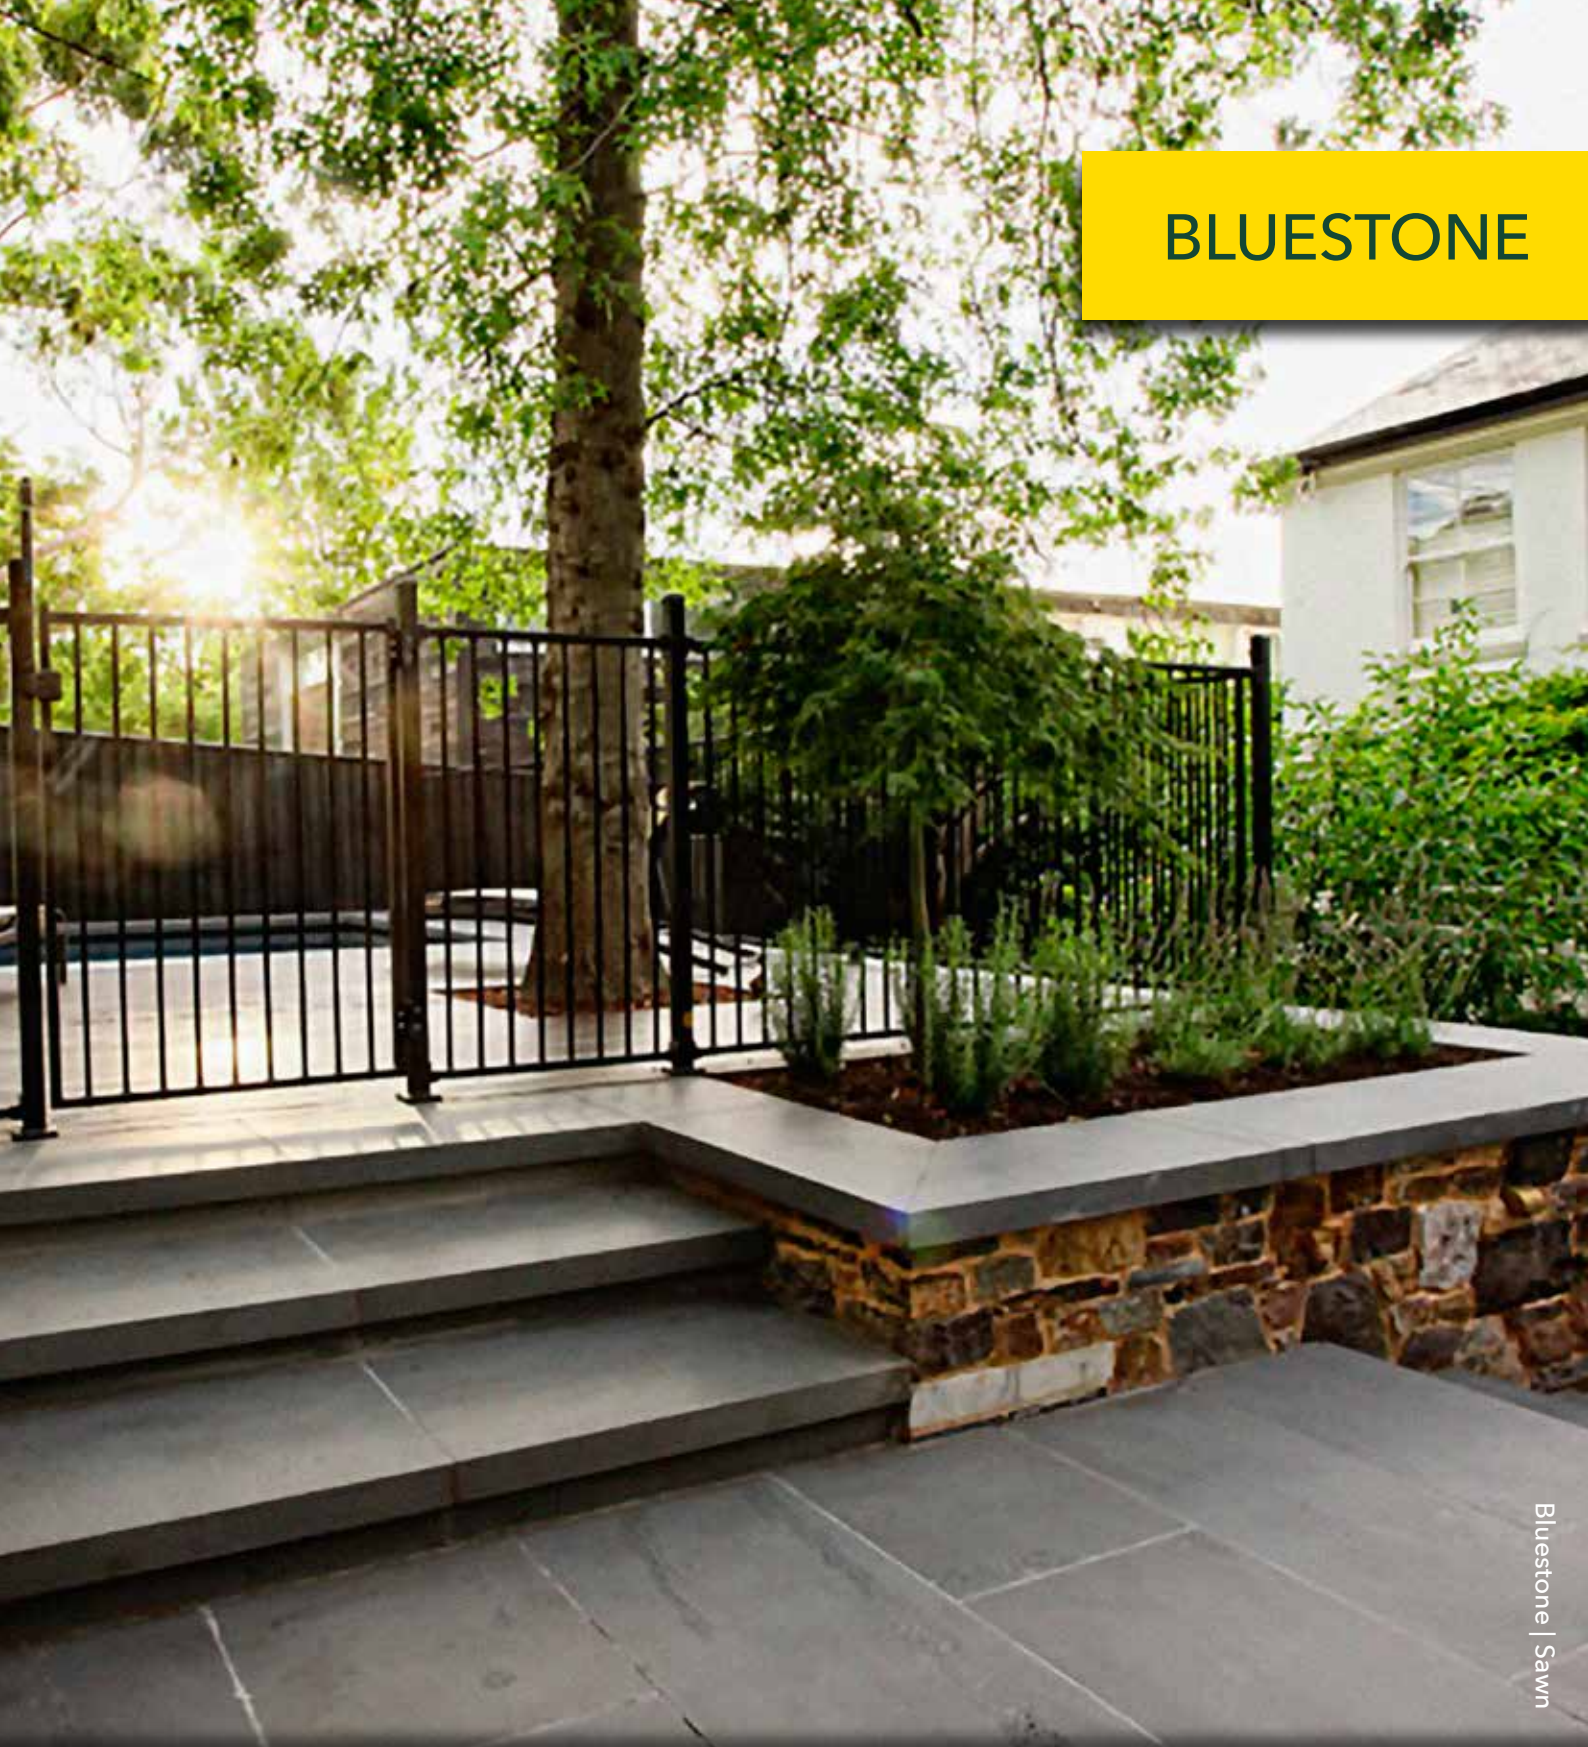

BLUESTONE

Bluestone | Sawn

1800 191 131
australianpaving.com

BLUESTONE

Features

- Timeless and natural
- Slip resistant
- Durable and hardwearing
- Natural colours and textures
- Stain resistant

Suitable for

- Indoor or outdoor
- Pool Safe
- Courtyards, entertaining areas and patios
- Garden paths, stepping stones and walkways

Colour range*

Sawn

Midnight

*Colours are an indication only and may differ

Sizes

400 x 400 x 30mm

500 x 500 x 30mm

600 x 300 x 30mm

Profiles

Various bullnose, rebated square edge and square edge sizes available and made to order.

Bluestone | Sawn

Bluestone | Sawn